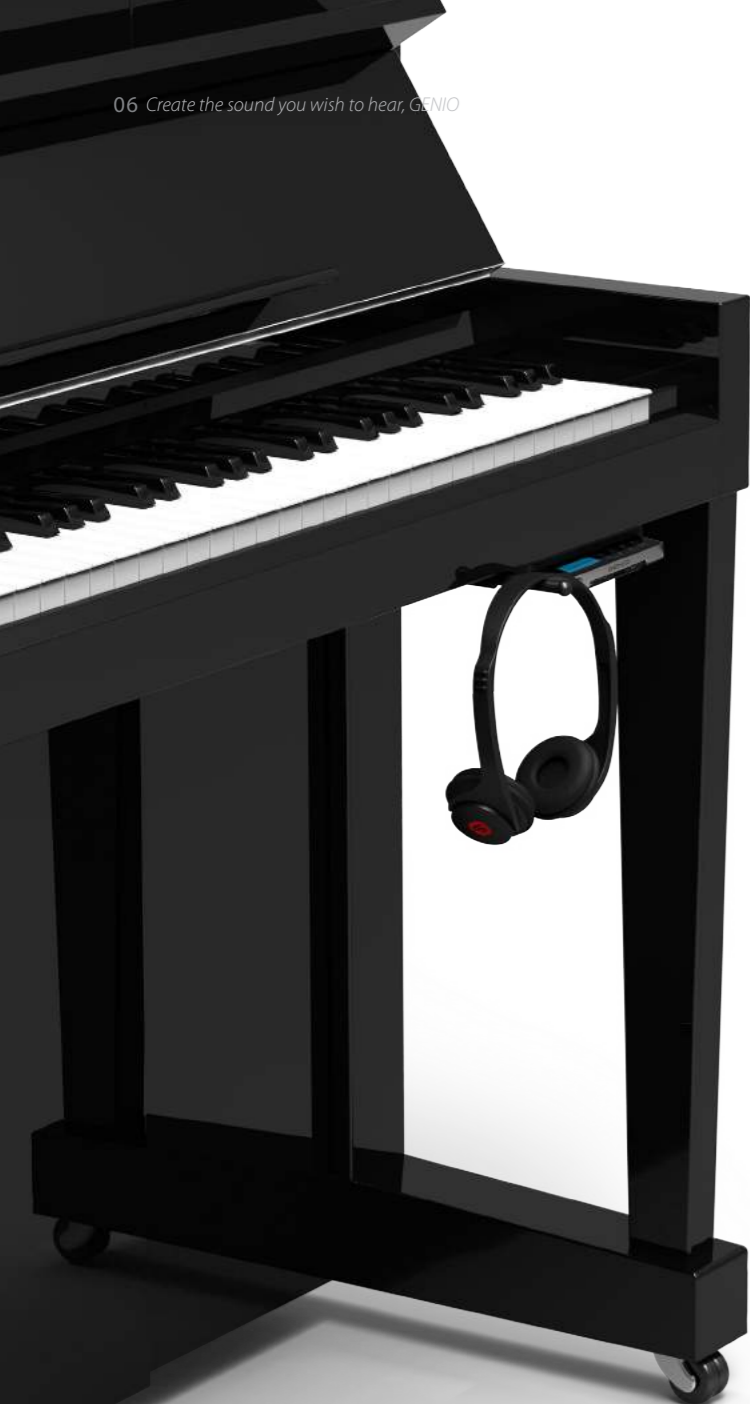

GENIO PREMIUM α

In addition to the silent function, it is very useful for the professional pianists or musicians for music composition/editing with MIDI work connecting with computers. It has record/playback functions with 4 tracks (unlimited recording is also available with extra USB stick), and has built-in 216 education songs including 80 demo songs for piano lessons.

- ·Smart, slim & slide design
- ·User friendly touch buttons
- ·Graphic LCD display
- ·512 MB memory & 256 Poly
- ·17 Preset + 16 Userset + 128 GM sound
- ·4 tracks recording/playback
- ·Metronome, Transpose, Reverb, Chorus
- ·USB MIDI connection
- ·2 headphones available
- ·Audio IN & OUT
- ·MIDI IN, OUT, THRU (Option)
- ·USB port for USB memory stick
- ·216 education songs (80 demo songs included)