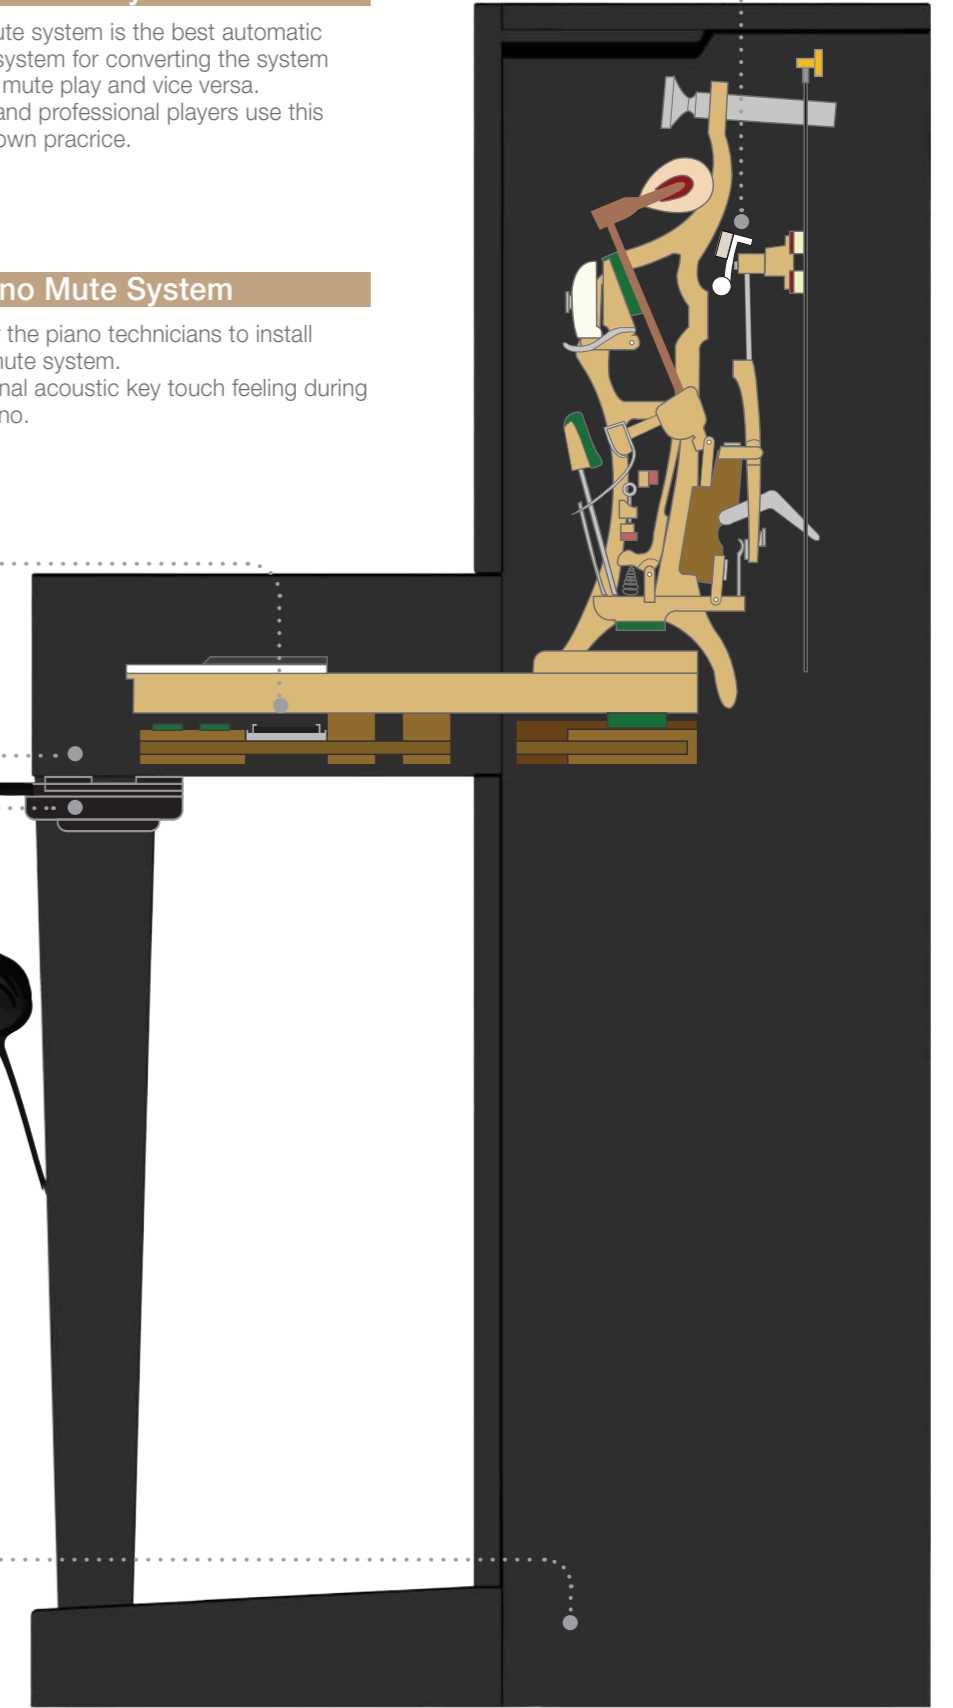

Every Music & Sound for You & for Everybody!

GENIO is the necessity for every piano.
Play your piano anytime anyplace.

The new generation of GENIO α has the newly developed touchless Black Key Sensor rail which is very strong from moisture or dust, and it has the proud of perfect acoustic touch and original sound reproduction.

Key Sensor Strip (Black Key Sensor)

It detects the up-down movement of every key, and converts to MIDI data to forward to control unit.

- ·Reflector type optic touchless sensors. (keeps 100% acoustic key touch feeling, and reproduces the sound and sensitivity like the real acoustic piano.)
- ·The thinnest sensor rail in the world. (Available for every piano in the world.)
- ·The sensor protection black cover. (protects sensors from the moisture, dust and foreign substances.)
- ·Built-In Key Scanner.

Mute Lever

It controls the mute bar to play normal acoustic piano or silent piano.

Control Unit

The new one body control unit. By the MIDI signals generated by scanning of key sensors, the sound in Soundboard and digital functions built in control unit operate for users to listen to the re-produced sound through headphones or speakers. All of these operations can be controlled by the (touch)buttons or dial in front or on the top of the control unit.

Headphones

Without bothering the surrounding people, you can listen to the piano sound through the GENIO exclusive headphones. Two headphones can be connected at the same time, or speakers are connected in headphones socket to be used like a digital piano.

Pedal Sensors

Pedal sensors detect the pedal movement, and enable the system to express the actual piano performance.

Mute Bar (Grand Piano & Upright Piano)